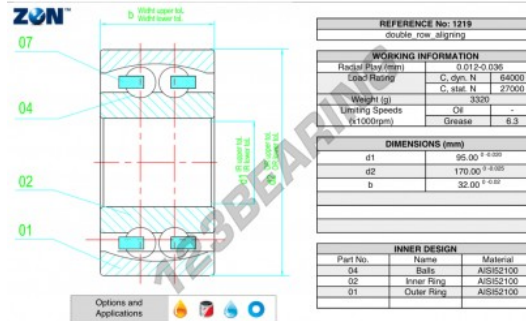

Self aligning ball bearing 1219-ZEN - 1219-ZEN

<https://www.123bearing.com/bearing-housing/deep-groove-bearing/sefl-aligning/1219-zen>

PRODUCT FEATURES

Brand	ZEN
N° Ean13	3616060505125
Inside diameter	95 mm
Inside diameter	3.74" inch
Outside diameter	170 mm
Outside diameter	6.693" inch
Thickness	32 mm
Thickness	1.26" inch
Limiting speed	6300 rpm
Dynamic load	64 kN
Static load	27 kN
Packaging	1