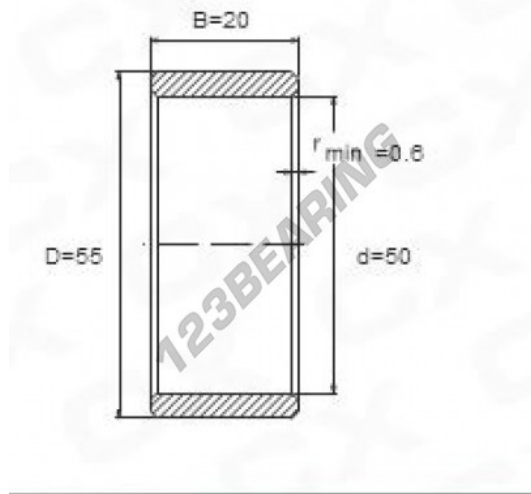

Inner ring IR50-55-20 - IR50-55-20

<https://www.123bearing.com/bearing-housing/needle-roller-bearing/inner-ring/ir50-55-20>

PRODUCT FEATURES

Brand	GEN
Inside diameter	50 mm
Inside diameter	1.969" inch
Outside diameter	55 mm
Outside diameter	2.165" inch
Thickness	20 mm
Thickness	0.787" inch
Type	IR
Weight	63 g
Packaging	1