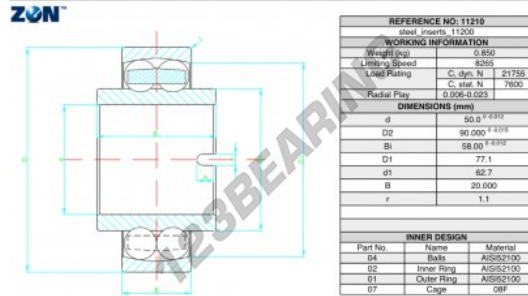

Self aligning ball bearing 11210-ZEN - 11210-ZEN

<https://www.123bearing.com/bearing-housing/deep-groove-bearing/sefl-aligning/11210-zen>

PRODUCT FEATURES

Brand	ZEN
N° Ean13	3616060504883
Inside diameter	50 mm
Inside diameter	1.969" inch
Outside diameter	90 mm
Outside diameter	3.543" inch
Thickness	58 mm
Thickness	2.283" inch
Limiting speed	8265 rpm
Dynamic load	21.755 kN
Static load	7.6 kN
Packaging	1