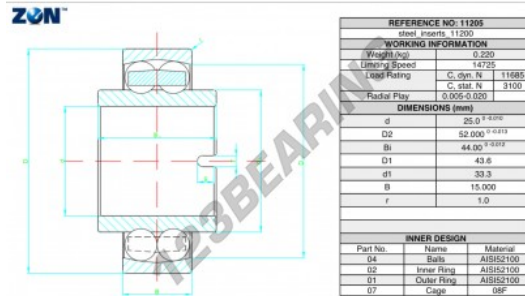

Self aligning ball bearing 11205-ZEN - 11205-ZEN

<https://www.123bearing.com/bearing-housing/deep-groove-bearing/sefl-aligning/11205-zen>

PRODUCT FEATURES

Brand	ZEN
N° Ean13	3616060504838
Inside diameter	25 mm
Outside diameter	52 mm
Thickness	44 mm
Limiting speed	14725 rpm
Dynamic load	11.685 kN
Static load	3.1 kN
Packaging	1