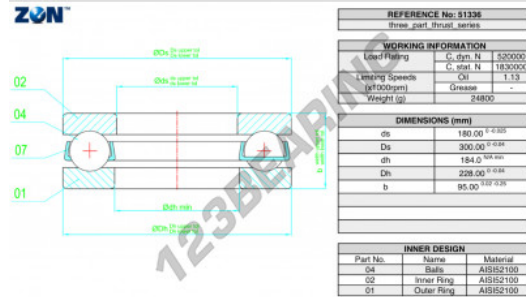

Thrust ball bearing 51336-ZEN - 51336-ZEN

<https://www.123bearing.com/bearing-housing/deep-groove-bearing/thrust/51336-zen>

PRODUCT FEATURES

Brand	ZEN
N° Ean13	3616060504081
Inside diameter	180 mm
Outside diameter	300 mm
Thickness	95 mm
Limiting speed	1130 rpm
Dynamic load	520 kN
Static load	1830 kN
Packaging	1