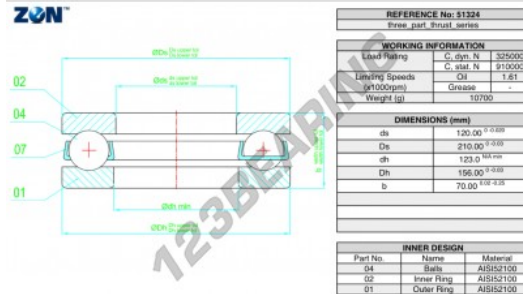

Thrust ball bearing 51324-ZEN - 51324-ZEN

<https://www.123bearing.com/bearing-housing/deep-groove-bearing/thrust/51324-zen>

PRODUCT FEATURES

Brand	ZEN
N° Ean13	3616060504029
Inside diameter	120 mm
Inside diameter	4.724" inch
Outside diameter	210 mm
Outside diameter	8.268" inch
Thickness	70 mm
Thickness	2.756" inch
Limiting speed	1610 rpm
Dynamic load	325 kN
Static load	910 kN
Packaging	1