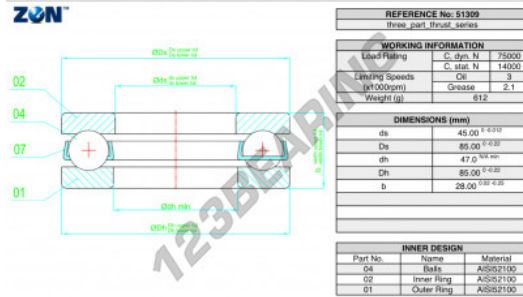

Thrust ball bearing 51309-ZEN - 51309-ZEN

<https://www.123bearing.com/bearing-housing/deep-groove-bearing/thrust/51309-zen>

PRODUCT FEATURES

Brand	ZEN
N° Ean13	3616060503916
Inside diameter	45 mm
Outside diameter	85 mm
Thickness	28 mm
Dynamic load	75 kN
Static load	14 kN
Packaging	1