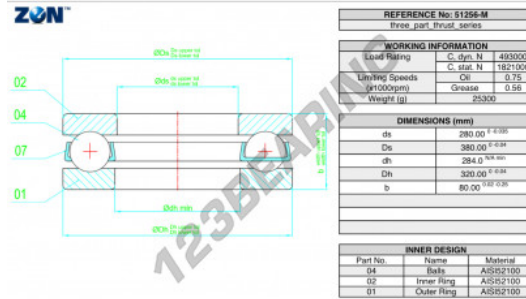

Thrust ball bearing 51256-M-ZEN - 51256-M-ZEN

<https://www.123bearing.com/bearing-housing/deep-groove-bearing/thrust/51256-m-zen>

PRODUCT FEATURES

Brand	ZEN
N° Ean13	3616060503817
Inside diameter	280 mm
Outside diameter	380 mm
Thickness	80 mm
Dynamic load	493 kN
Static load	1821 kN
Packaging	1