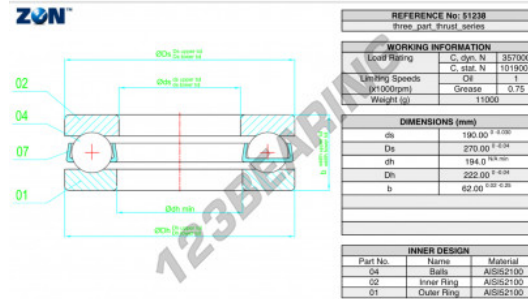

Thrust ball bearing 51238-ZEN - 51238-ZEN

<https://www.123bearing.com/bearing-housing/deep-groove-bearing/thrust/51238-zen>

PRODUCT FEATURES

Brand	ZEN
N° Ean13	3616060503763
Inside diameter	190 mm
Outside diameter	270 mm
Thickness	62 mm
Dynamic load	357 kN
Static load	1019 kN
Packaging	1