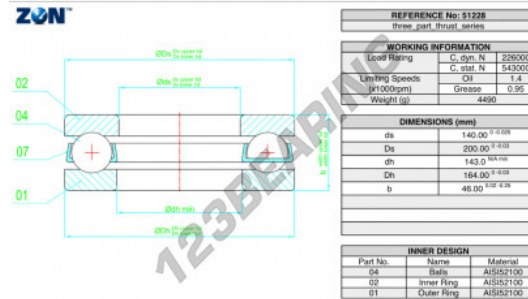

## Thrust ball bearing 51228-ZEN - 51228-ZEN

<https://www.123bearing.com/bearing-housing/deep-groove-bearing/thrust/51228-zen>

## PRODUCT FEATURES

Brand	ZEN
N° Ean13	3616060503718
Inside diameter	140 mm
Outside diameter	200 mm
Thickness	46 mm
Dynamic load	226 kN
Static load	543 kN
Packaging	1

[contact@123bearing.com](mailto:contact@123bearing.com)