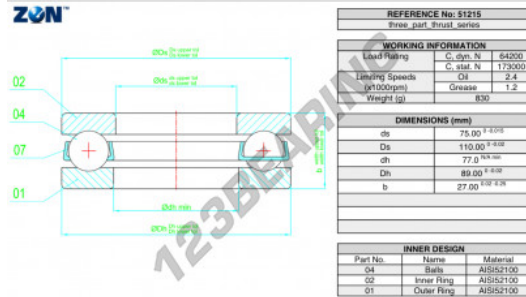

## Thrust ball bearing 51215-ZEN - 51215-ZEN

<https://www.123bearing.com/bearing-housing/deep-groove-bearing/thrust/51215-zen>

## PRODUCT FEATURES

Brand	ZEN
N° Ean13	3616060503633
Inside diameter	75 mm
Outside diameter	110 mm
Thickness	27 mm
Dynamic load	64.2 kN
Static load	173 kN
Packaging	1

[contact@123bearing.com](mailto:contact@123bearing.com)