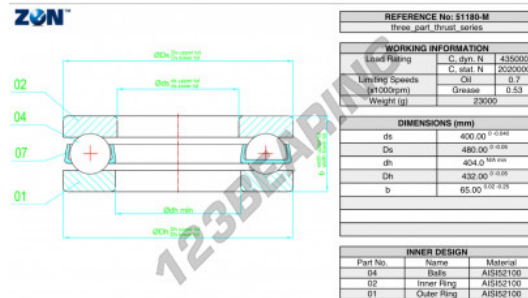

## Thrust ball bearing 51180-M-ZEN - 51180-M-ZEN

<https://www.123bearing.com/bearing-housing/deep-groove-bearing/thrust/51180-m-zen>

### PRODUCT FEATURES

Brand	ZEN
N° Ean13	3616060503480
Inside diameter	400 mm
Inside diameter	15.748" inch
Outside diameter	480 mm
Outside diameter	18.898" inch
Thickness	65 mm
Thickness	2.559" inch
Weight	23500 g
Dynamic load	435 kN
Static load	2020 kN
Packaging	1
Standard	No standard