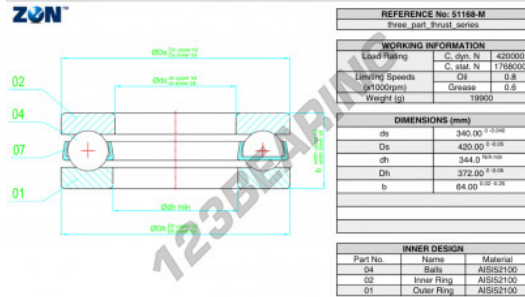

## Thrust ball bearing 51168-M-ZEN - 51168-M-ZEN

<https://www.123bearing.com/bearing-housing/deep-groove-bearing/thrust/51168-m-zen>

### PRODUCT FEATURES

Brand	ZEN
N° Ean13	3616060503459
Inside diameter	340 mm
Outside diameter	420 mm
Thickness	64 mm
Dynamic load	420 kN
Static load	1768 kN
Packaging	1

[contact@123bearing.com](mailto:contact@123bearing.com)