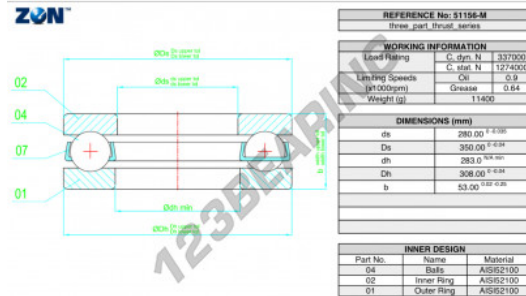

## Thrust ball bearing 51156-M-ZEN - 51156-M-ZEN

<https://www.123bearing.com/bearing-housing/deep-groove-bearing/thrust/51156-m-zen>

### PRODUCT FEATURES

Brand	ZEN
N° Ean13	3616060503428
Inside diameter	280 mm
Outside diameter	350 mm
Thickness	53 mm
Weight	11400 g
Dynamic load	337 kN
Static load	1274 kN
Packaging	-

[contact@123bearing.com](mailto:contact@123bearing.com)