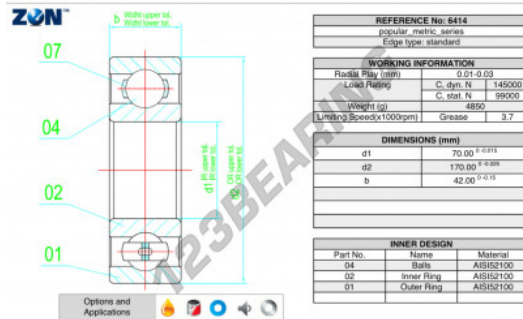

Deep groove ball bearing single row 6414-ZEN - 6414-ZEN

<https://www.123bearing.com/bearing-housing/deep-groove-bearing/single-row/6414-zen>

PRODUCT FEATURES

Brand	ZEN
N° Ean13	3616060500052
Inside diameter	70 mm
Outside diameter	180 mm
Thickness	42 mm
Limiting speed	3700 rpm
Dynamic load	145 kN
Static load	99 kN
Packaging	1