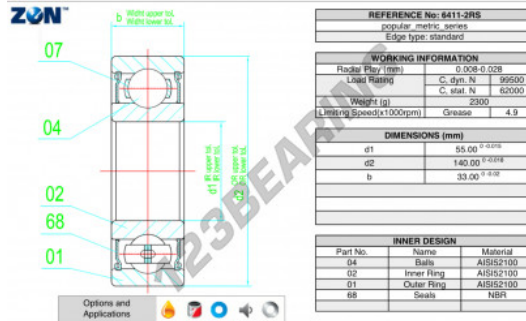

Deep groove ball bearing single row 6411-2RS-ZEN - 6411-2RS-ZEN

<https://www.123bearing.com/bearing-housing/deep-groove-bearing/single-row/6411-2rs-zen>

PRODUCT FEATURES

Brand	ZEN
N° Ean13	3616060499981
Inside diameter	55 mm
Sealing	Seal on both sides
Outside diameter	140 mm
Thickness	33 mm
Limiting speed	4900 rpm
Dynamic load	99.5 kN
Static load	62 kN
Packaging	1