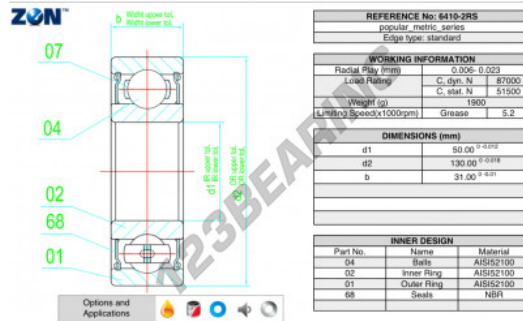

Deep groove ball bearing single row 6410-2RS-ZEN - 6410-2RS-ZEN

<https://www.123bearing.com/bearing-housing/deep-groove-bearing/single-row/6410-2rs-zen>

PRODUCT FEATURES

Brand	ZEN
N° Ean13	3616060499967
Inside diameter	50 mm
Sealing	Seal on both sides
Outside diameter	130 mm
Thickness	31 mm
Limiting speed	5200 rpm
Weight	1900 g
Dynamic load	87 kN
Static load	51.5 kN
Packaging	1