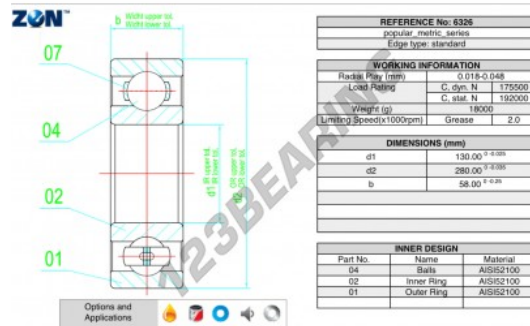

## Deep groove ball bearing single row 6326-ZEN - 6326-ZEN

<https://www.123bearing.com/bearing-housing/deep-groove-bearing/single-row/6326-zen>

### PRODUCT FEATURES

Brand	ZEN
N° Ean13	3616060499578
Inside diameter	130 mm
Inside diameter	5.118" inch
Outside diameter	280 mm
Outside diameter	11.024" inch
Thickness	58 mm
Thickness	2.283" inch
Limiting speed	2000 rpm
Dynamic load	175.5 kN
Static load	192 kN
Packaging	1