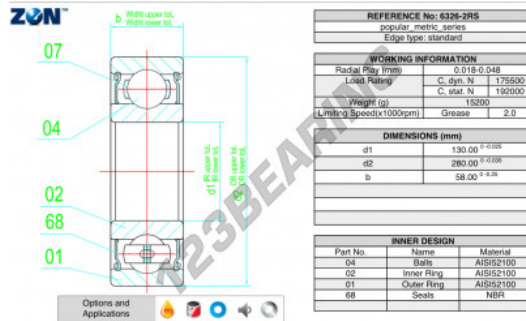

Deep groove ball bearing single row 6326-2RS-ZEN - 6326-2RS-ZEN

<https://www.123bearing.com/bearing-housing/deep-groove-bearing/single-row/6326-2rs-zen>

PRODUCT FEATURES

Brand	ZEN
N° Ean13	3616060499561
Inside diameter	130 mm
Sealing	Seal on both sides
Outside diameter	280 mm
Thickness	58 mm
Limiting speed	2000 rpm
Dynamic load	175.5 kN
Static load	192 kN
Packaging	1