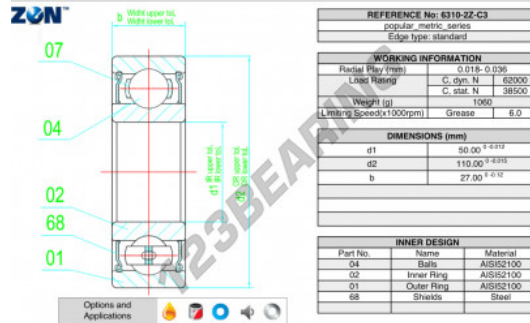

## Deep groove ball bearing single row 6310-ZZ-C3-ZEN - 6310-ZZ-C3-ZEN

<https://www.123bearing.com/bearing-housing/deep-groove-bearing/single-row/6310-zz-c3-zen>

### PRODUCT FEATURES

Brand	ZEN
N° Ean13	3616060499271
Inside diameter	50 mm
Sealing	Shield on both sides
Outside diameter	110 mm
Thickness	27 mm
Limiting speed	6000 rpm
Weight	1090 g
Dynamic load	62 kN
Static load	38.5 kN
Packaging	1