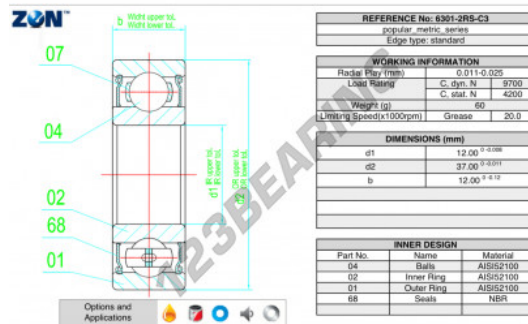

## Deep groove ball bearing single row 6301-2RS-C3-ZEN - 6301-2RS-C3-ZEN

<https://www.123bearing.com/bearing-housing/deep-groove-bearing/single-row/6301-2rs-c3-zen>

### PRODUCT FEATURES

Brand	ZEN
N° Ean13	3616060498861
Inside diameter	12 mm
Sealing	Seal on both sides
Outside diameter	37 mm
Thickness	12 mm
Limiting speed	20000 rpm
Dynamic load	9.7 kN
Static load	4.2 kN
Packaging	1