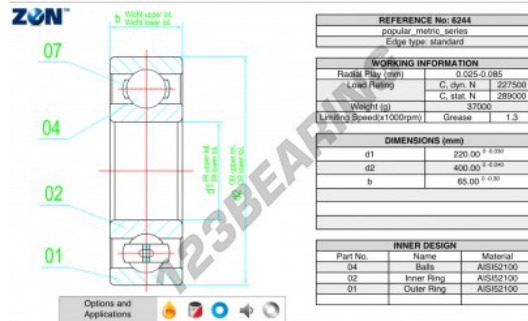

Deep groove ball bearing single row 6244-ZEN - 6244-ZEN

<https://www.123bearing.com/bearing-housing/deep-groove-bearing/single-row/6244-zen>

PRODUCT FEATURES

Brand	ZEN
N° Ean13	3616060498588
Inside diameter	220 mm
Outside diameter	400 mm
Thickness	65 mm
Limiting speed	1300 rpm
Dynamic load	227.5 kN
Static load	289 kN
Packaging	1