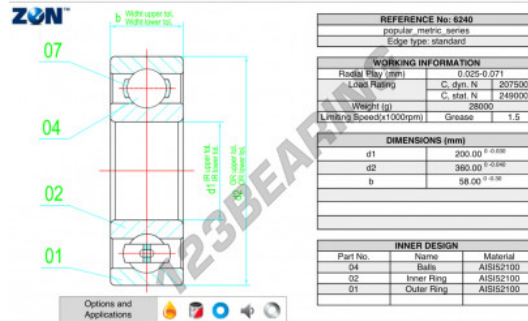

Deep groove ball bearing single row 6240-ZEN - 6240-ZEN

<https://www.123bearing.com/bearing-housing/deep-groove-bearing/single-row/6240-zen>

PRODUCT FEATURES

Brand	ZEN
N° Ean13	3616060498571
Inside diameter	200 mm
Outside diameter	360 mm
Thickness	58 mm
Limiting speed	1500 rpm
Dynamic load	207.5 kN
Static load	249 kN
Packaging	1