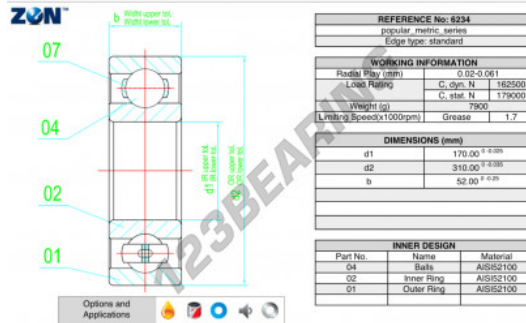

Deep groove ball bearing single row 6234-ZEN - 6234-ZEN

<https://www.123bearing.com/bearing-housing/deep-groove-bearing/single-row/6234-zen>

PRODUCT FEATURES

Brand	ZEN
N° Ean13	3616060498502
Inside diameter	170 mm
Outside diameter	310 mm
Thickness	52 mm
Limiting speed	1700 rpm
Dynamic load	162.5 kN
Static load	179 kN
Packaging	1