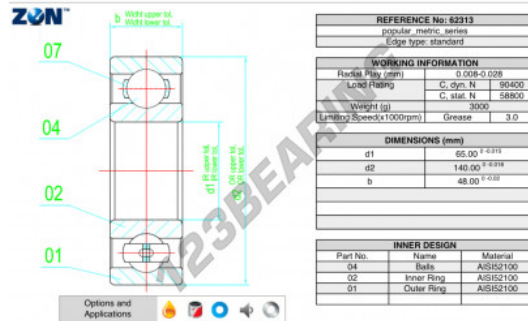

## Deep groove ball bearing single row 62313-ZEN - 62313-ZEN

<https://www.123bearing.com/bearing-housing/deep-groove-bearing/single-row/62313-zen>

### PRODUCT FEATURES

Brand	ZEN
N° Ean13	3616060498441
Inside diameter	65 mm
Outside diameter	140 mm
Thickness	48 mm
Limiting speed	3000 rpm
Dynamic load	90.4 kN
Static load	58.8 kN
Packaging	1

[contact@123bearing.com](mailto:contact@123bearing.com)