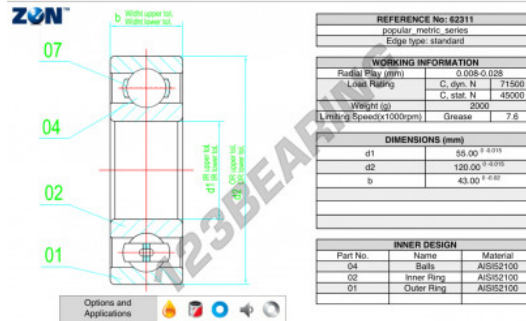

## Deep groove ball bearing single row 62311-ZEN - 62311-ZEN

<https://www.123bearing.com/bearing-housing/deep-groove-bearing/single-row/62311-zen>

### PRODUCT FEATURES

Brand	ZEN
N° Ean13	3616060498403
Inside diameter	55 mm
Outside diameter	120 mm
Thickness	43 mm
Limiting speed	7600 rpm
Dynamic load	71.5 kN
Static load	45 kN
Packaging	1

[contact@123bearing.com](mailto:contact@123bearing.com)