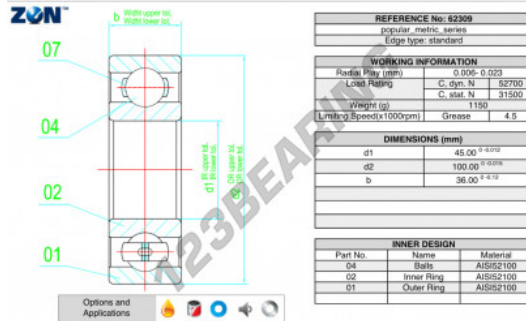

Deep groove ball bearing single row 62309-ZEN - 62309-ZEN

<https://www.123bearing.com/bearing-housing/deep-groove-bearing/single-row/62309-zen>

PRODUCT FEATURES

Brand	ZEN
N° Ean13	3616060498366
Inside diameter	45 mm
Inside diameter	1.772" inch
Outside diameter	100 mm
Outside diameter	3.937" inch
Thickness	36 mm
Thickness	1.417" inch
Limiting speed	4500 rpm
Dynamic load	52.7 kN
Static load	31.5 kN
Packaging	1