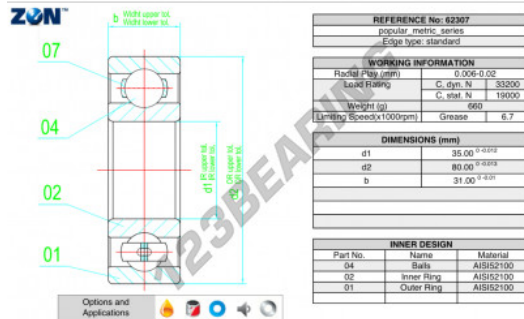

Deep groove ball bearing single row 62307-ZEN - 62307-ZEN

<https://www.123bearing.com/bearing-housing/deep-groove-bearing/single-row/62307-zen>

PRODUCT FEATURES

Brand	ZEN
N° Ean13	3616060498335
Inside diameter	35 mm
Outside diameter	80 mm
Thickness	31 mm
Limiting speed	6700 rpm
Dynamic load	33.2 kN
Static load	19 kN
Packaging	1