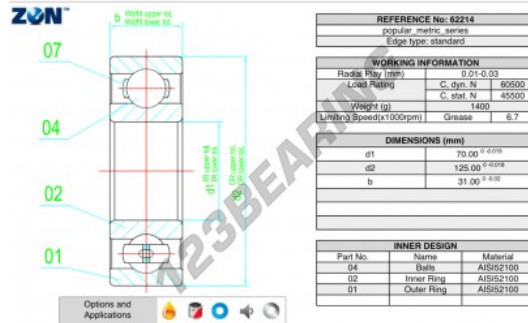

Deep groove ball bearing single row 62214-ZEN - 62214-ZEN

<https://www.123bearing.com/bearing-housing/deep-groove-bearing/single-row/62214-zen>

PRODUCT FEATURES

Brand	ZEN
N° Ean13	3616060498137
Inside diameter	70 mm
Outside diameter	125 mm
Thickness	31 mm
Limiting speed	6700 rpm
Dynamic load	60.5 kN
Static load	45.5 kN
Packaging	1