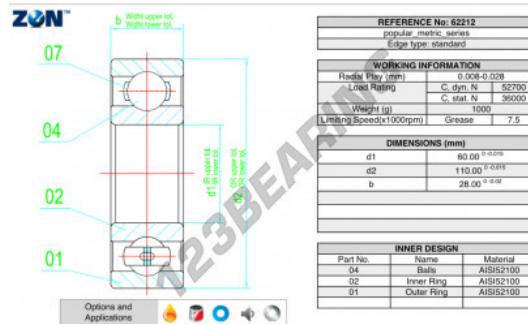

Deep groove ball bearing single row 62212-ZEN - 62212-ZEN

<https://www.123bearing.com/bearing-housing/deep-groove-bearing/single-row/62212-zen>

PRODUCT FEATURES

Brand	ZEN
N° Ean13	3616060498090
Inside diameter	60 mm
Outside diameter	110 mm
Thickness	28 mm
Limiting speed	7500 rpm
Dynamic load	52.7 kN
Static load	36 kN
Packaging	1