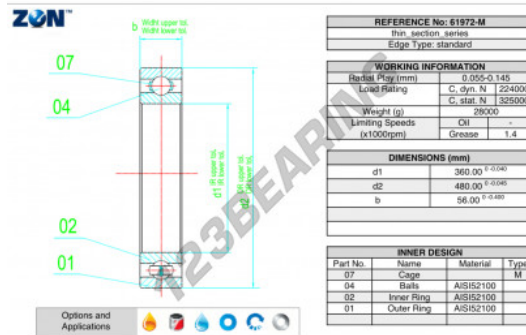

Deep groove ball bearing single row 61972-M-ZEN - 61972-M-ZEN

<https://www.123bearing.com/bearing-housing/deep-groove-bearing/single-row/61972-m-zen>

PRODUCT FEATURES

Brand	ZEN
N° Ean13	3616060497246
Inside diameter	360 mm
Inside diameter	14.173" inch
Outside diameter	480 mm
Outside diameter	18.898" inch
Thickness	56 mm
Thickness	2.205" inch
Limiting speed	1400 rpm
Dynamic load	224 kN
Static load	325 kN
Packaging	1