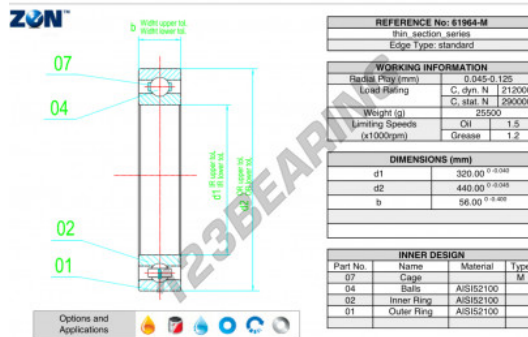

Deep groove ball bearing single row 61964-M-ZEN - 61964-M-ZEN

<https://www.123bearing.com/bearing-housing/deep-groove-bearing/single-row/61964-m-zen>

PRODUCT FEATURES

Brand	ZEN
N° Ean13	3616060497222
Inside diameter	320 mm
Inside diameter	12.598" inch
Outside diameter	440 mm
Outside diameter	17.323" inch
Thickness	56 mm
Thickness	2.205" inch
Dynamic load	212 kN
Static load	290 kN
Packaging	1