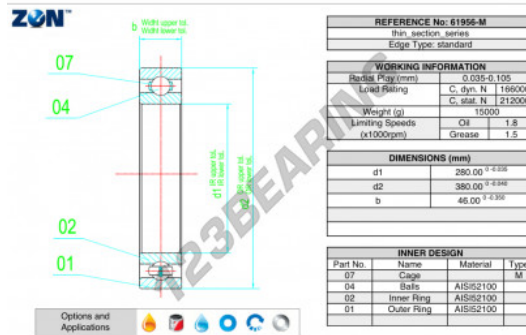

## Deep groove ball bearing single row 61956-M-ZEN - 61956-M-ZEN

<https://www.123bearing.com/bearing-housing/deep-groove-bearing/single-row/61956-m-zen>

### PRODUCT FEATURES

Brand	ZEN
N° Ean13	3616060497208
Inside diameter	280 mm
Inside diameter	11.024" inch
Outside diameter	380 mm
Outside diameter	14.961" inch
Thickness	46 mm
Thickness	1.811" inch
Dynamic load	166 kN
Static load	212 kN
Packaging	1