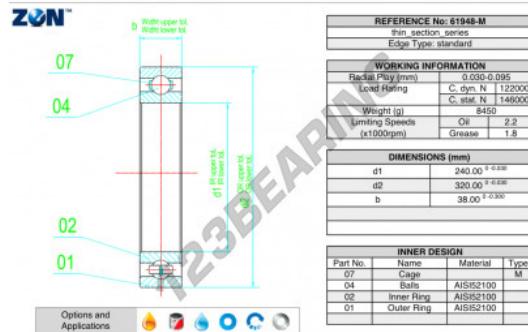

Deep groove ball bearing single row 61948-M-ZEN - 61948-M-ZEN

<https://www.123bearing.com/bearing-housing/deep-groove-bearing/single-row/61948-m-zen>

PRODUCT FEATURES

Brand	ZEN
N° Ean13	3616060497185
Inside diameter	240 mm
Outside diameter	320 mm
Thickness	38 mm
Dynamic load	122 kN
Static load	146 kN
Packaging	1