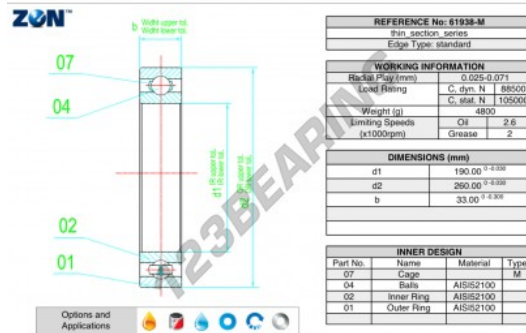

Deep groove ball bearing single row 61938-M-ZEN - 61938-M-ZEN

<https://www.123bearing.com/bearing-housing/deep-groove-bearing/single-row/61938-m-zen>

PRODUCT FEATURES

Brand	ZEN
N° Ean13	3616060497147
Inside diameter	190 mm
Inside diameter	7.48" inch
Outside diameter	260 mm
Outside diameter	10.236" inch
Thickness	33 mm
Thickness	1.299" inch
Dynamic load	88.5 kN
Static load	105 kN
Packaging	1