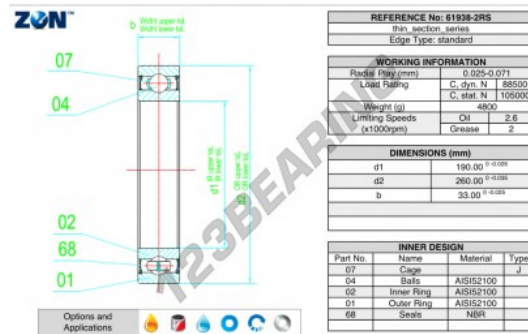

Deep groove ball bearing single row 61938-2RS-ZEN - 61938-2RS-ZEN

<https://www.123bearing.com/bearing-housing/deep-groove-bearing/single-row/61938-2rs-zen>

PRODUCT FEATURES

Brand	ZEN
N° Ean13	3616060497130
Inside diameter	190 mm
Sealing	Seal on both sides
Outside diameter	260 mm
Thickness	33 mm
Weight	4693 g
Dynamic load	88.5 kN
Static load	105 kN
Packaging	1