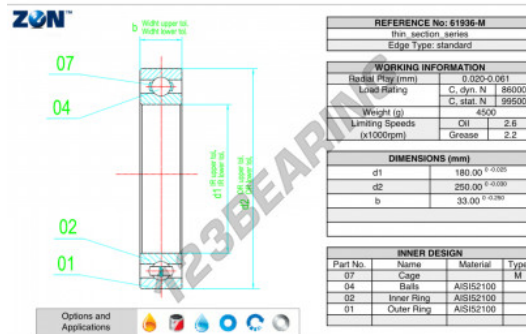

## Deep groove ball bearing single row 61936-M-ZEN - 61936-M-ZEN

<https://www.123bearing.com/bearing-housing/deep-groove-bearing/single-row/61936-m-zen>

### PRODUCT FEATURES

Brand	ZEN
N° Ean13	3616060497123
Inside diameter	180 mm
Inside diameter	7.087" inch
Outside diameter	250 mm
Outside diameter	9.843" inch
Thickness	33 mm
Thickness	1.299" inch
Dynamic load	86 kN
Static load	99.5 kN
Packaging	1