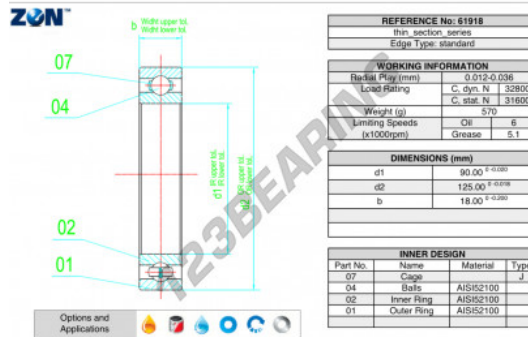

Deep groove ball bearing single row 61918-ZEN - 61918-ZEN

<https://www.123bearing.com/bearing-housing/deep-groove-bearing/single-row/61918-zen>

PRODUCT FEATURES

Brand	ZEN
N° Ean13	3616060496911
Inside diameter	90 mm
Outside diameter	125 mm
Thickness	13 mm
Dynamic load	32.8 kN
Static load	31.6 kN
Packaging	1