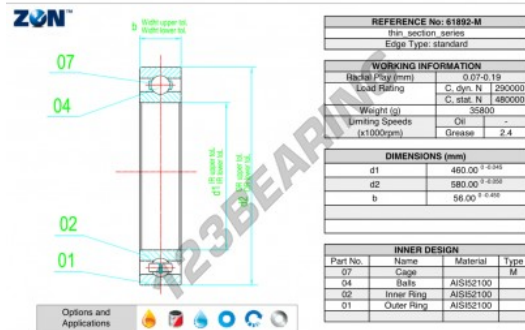

Deep groove ball bearing single row 61892-M-ZEN - 61892-M-ZEN

<https://www.123bearing.com/bearing-housing/deep-groove-bearing/single-row/61892-m-zen>

PRODUCT FEATURES

Brand	ZEN
N° Ean13	3616060496492
Inside diameter	460 mm
Outside diameter	480 mm
Thickness	56 mm
Limiting speed	24000 rpm
Dynamic load	290 kN
Static load	480 kN
Packaging	1