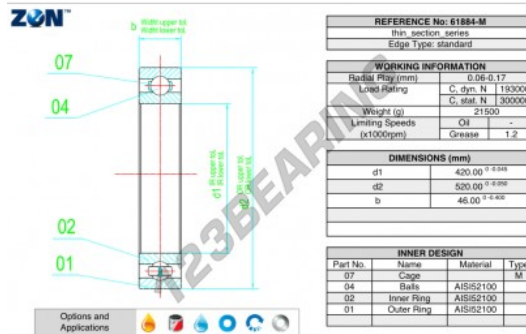

## Deep groove ball bearing single row 61884-M-ZEN - 61884-M-ZEN

<https://www.123bearing.com/bearing-housing/deep-groove-bearing/single-row/61884-m-zen>

### PRODUCT FEATURES

Brand	ZEN
N° Ean13	3616060496478
Inside diameter	420 mm
Outside diameter	520 mm
Thickness	46 mm
Limiting speed	1200 rpm
Dynamic load	193 kN
Static load	300 kN
Packaging	1

[contact@123bearing.com](mailto:contact@123bearing.com)