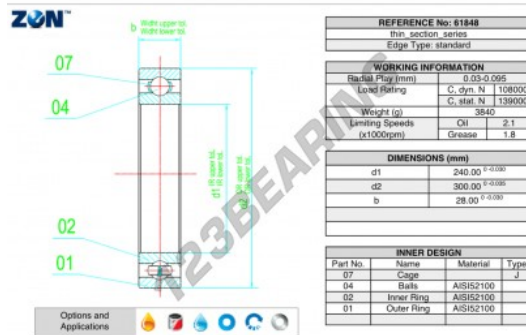

## Deep groove ball bearing single row 61848-ZEN - 61848-ZEN

<https://www.123bearing.com/bearing-housing/deep-groove-bearing/single-row/61848-zen>

### PRODUCT FEATURES

Brand	ZEN
N° Ean13	3616060496362
Inside diameter	240 mm
Outside diameter	300 mm
Thickness	28 mm
Dynamic load	108 kN
Static load	139 kN
Packaging	1

[contact@123bearing.com](mailto:contact@123bearing.com)