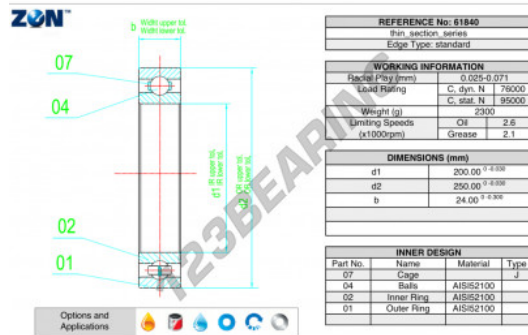

Deep groove ball bearing single row 61840-ZEN - 61840-ZEN

<https://www.123bearing.com/bearing-housing/deep-groove-bearing/single-row/61840-zen>

PRODUCT FEATURES

Brand	ZEN
N° Ean13	3616060496317
Inside diameter	200 mm
Outside diameter	250 mm
Thickness	24 mm
Weight	2723 g
Dynamic load	76 kN
Static load	95 kN
Packaging	1