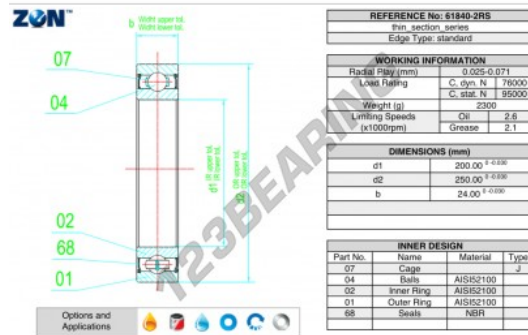

Deep groove ball bearing single row 61840-2RS-ZEN - 61840-2RS-ZEN

<https://www.123bearing.com/bearing-housing/deep-groove-bearing/single-row/61840-2rs-zen>

PRODUCT FEATURES

Brand	ZEN
N° Ean13	3616060496294
Inside diameter	200 mm
Sealing	Seal on both sides
Outside diameter	250 mm
Thickness	24 mm
Weight	2515 g
Dynamic load	76 kN
Static load	95 kN
Packaging	1