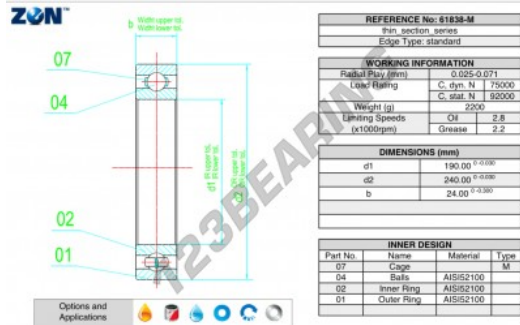

Deep groove ball bearing single row 61838-M-ZEN - 61838-M-ZEN

<https://www.123bearing.com/bearing-housing/deep-groove-bearing/single-row/61838-m-zen>

PRODUCT FEATURES

Brand	ZEN
N° Ean13	3616060496270
Inside diameter	190 mm
Outside diameter	240 mm
Thickness	24 mm
Weight	2611 g
Dynamic load	75 kN
Static load	92 kN
Packaging	1