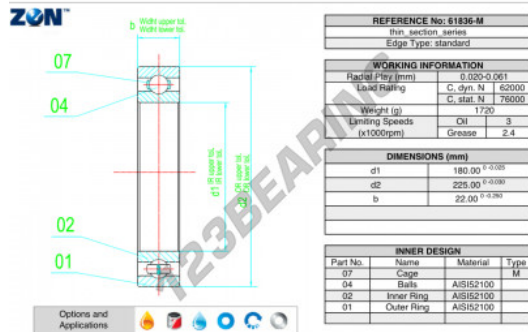

Deep groove ball bearing single row 61836-M-ZEN - 61836-M-ZEN

<https://www.123bearing.com/bearing-housing/deep-groove-bearing/single-row/61836-m-zen>

PRODUCT FEATURES

Brand	ZEN
N° Ean13	3616060496256
Inside diameter	180 mm
Outside diameter	225 mm
Thickness	22 mm
Dynamic load	62 kN
Static load	76 kN
Packaging	1