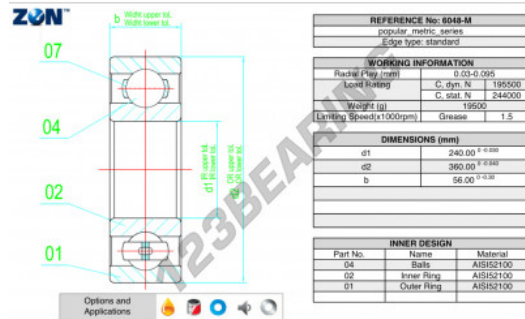

Deep groove ball bearing single row 6048-M-ZEN - 6048-M-ZEN

<https://www.123bearing.com/bearing-housing/deep-groove-bearing/single-row/6048-m-zen>

PRODUCT FEATURES

Brand	ZEN
N° Ean13	3616060495167
Inside diameter	240 mm
Inside diameter	9.449" inch
Outside diameter	360 mm
Outside diameter	14.173" inch
Thickness	56 mm
Thickness	2.205" inch
Limiting speed	1500 rpm
Dynamic load	195 kN
Static load	244 kN
Packaging	1