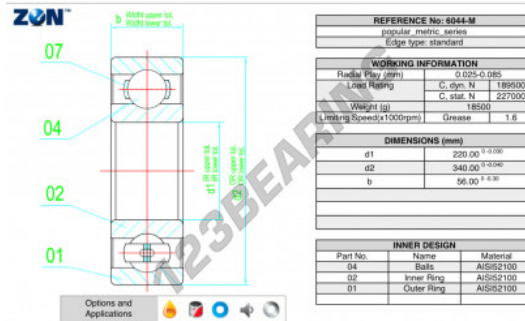

Deep groove ball bearing single row 6044-M-ZEN - 6044-M-ZEN

<https://www.123bearing.com/bearing-housing/deep-groove-bearing/single-row/6044-m-zen>

PRODUCT FEATURES

Brand	ZEN
N° Ean13	3616060495150
Inside diameter	220 mm
Outside diameter	340 mm
Thickness	56 mm
Limiting speed	1600 rpm
Dynamic load	189 kN
Static load	227 kN
Packaging	1