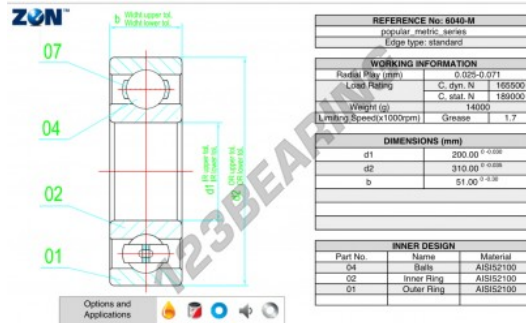

Deep groove ball bearing single row 6040-M-ZEN - 6040-M-ZEN

<https://www.123bearing.com/bearing-housing/deep-groove-bearing/single-row/6040-m-zen>

PRODUCT FEATURES

Brand	ZEN
N° Ean13	3616060495143
Inside diameter	200 mm
Inside diameter	7.874" inch
Outside diameter	310 mm
Outside diameter	12.205" inch
Thickness	51 mm
Thickness	2.008" inch
Limiting speed	1700 rpm
Dynamic load	165 kN
Static load	189 kN
Packaging	1