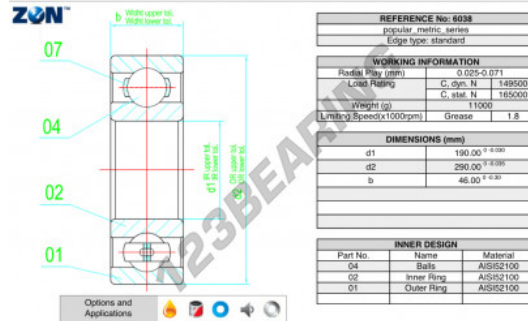

## Deep groove ball bearing single row 6038-ZEN - 6038-ZEN

<https://www.123bearing.com/bearing-housing/deep-groove-bearing/single-row/6038-zen>

### PRODUCT FEATURES

Brand	ZEN
N° Ean13	3616060495099
Inside diameter	190 mm
Outside diameter	290 mm
Thickness	46 mm
Limiting speed	1800 rpm
Weight	8925 g
Dynamic load	149 kN
Static load	165 kN
Packaging	1