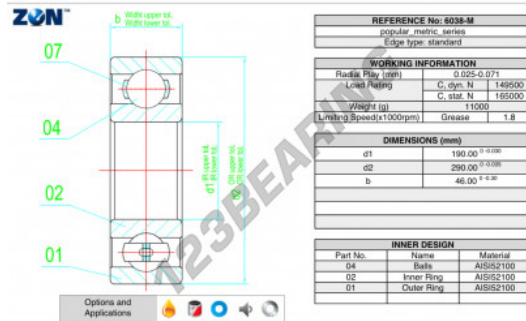

## Deep groove ball bearing single row 6038-M-ZEN - 6038-M-ZEN

<https://www.123bearing.com/bearing-housing/deep-groove-bearing/single-row/6038-m-zen>

### PRODUCT FEATURES

Brand	ZEN
N° Ean13	3616060495082
Inside diameter	190 mm
Outside diameter	290 mm
Thickness	46 mm
Limiting speed	1800 rpm
Dynamic load	149 kN
Static load	165 kN
Packaging	1

[contact@123bearing.com](mailto:contact@123bearing.com)